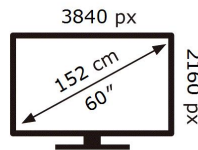

ENERGY

SAMSUNG

UE60AU8072U

121 kWh/1000h

ABCDEF **G**

172 kWh/1000h

2019/2013